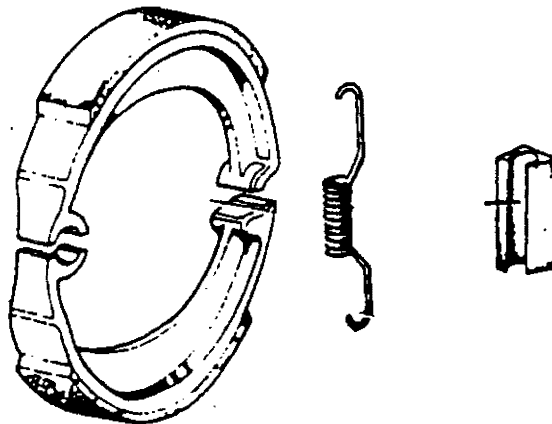

Service-Information Motorcycle

©BMW of N.A.
Service Department

Group: 34

February 1990

Brakes

34 021 90
(2395)

For USA Only

Rear Drum Brake Shoes - All Models from 1981 on, except R80G/S

A new part number for asbestos-free brake shoes has been introduced for all rear drum brake models from model year 1981 and onward, with the exception of the R80 G/S (1981 - 1986).

This part number is a kit containing upper and lower brake shoes, 2 brake return springs, and a rubber absorber which can now be installed on the rear return spring in order to reduce the vibration of the spring which causes the squealing noise during braking.

Part Number 34 21 2 310 523

Refer to Service Information bulletins: 34 013 88 (2296) and 34 011 86 (2230) for additional information.

Very truly yours,

BMW of North America, Inc.

Frank Stevens
National Service Manager
Motorcycle Group