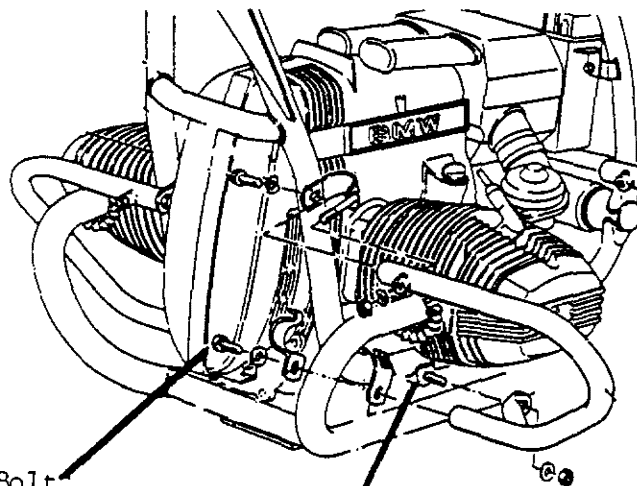

Service-Information Motorcycle

BMW NA
Service Department

Group: 46
Frame

April, 1992
46 037 92
(2520)

For USA Only

Installation of Engine Protection Bars - R100R

Information: Engine Protection bars incorrectly aligned, side stand contacts exhaust pipe.

Remedy: Flat washers included in the mounting set must be installed on the front engine mounting bolt prior to mounting engine bars. Install two washers on the left side (side stand side) and one washer on the right side.

Warranty: Labor is reimbursable under the provisions of the BMW limited motorcycle warranty, using a normal warranty claim form. Parts are supplied free of charge.

Mileage: 05
Defect Code No.: 46 71 02 78 WM
Flat Rate Units: 5 (25 min.)
Flat Rate No.: 46 71 265

Very truly yours,

BMW of North America, Inc.

Frank Stevens
National Service Manager
Motorcycle Group

Richard Dampf
National Technical Manager

FS:tb/1.5

Please initial and route to the following before filing				
Service	Parts	Sales	Warranty	Technicians